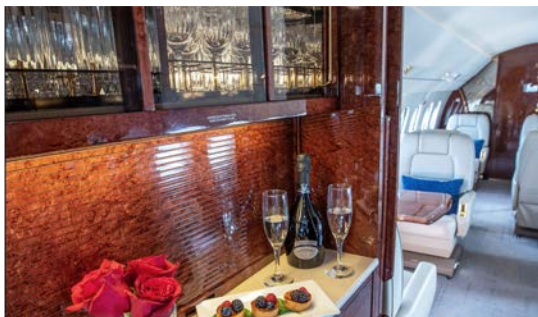

JOURNEY AVIATION

N277XX FALCON 2000

Certified Worldwide Ops | Cabin Aide

- ▀ **Capacity:** Comfortable 10 passenger executive configuration
- ▀ **Interior:** Light beige leather interior, forward 4-place seating area, and an aft 4-place conference group opposite dual seating area.
- ▀ **Galley:** Forward galley with oven, nespresso machine and coffee maker
- ▀ **Amenities:** Complimentary Domestic Wifi, video monitors, Airshow, DVD/CD player and stereo system with speakers