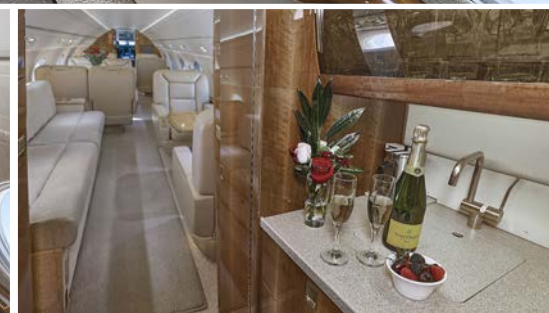

JOURNEY AVIATION

N11GW GULFSTREAM V

Certified Worldwide Ops | Cabin Aide

- ▀ **Capacity:** Comfortable 14 passenger executive configuration
- ▀ **Interior:** Light beige leather and fabric interior, forward jumpseat w/audio panel, forward 4-place club, mid-cabin 4-place conference group opposite a credenza, aft 4-place divan opposite 2-place club
- ▀ **Galley:** Forward crew galley, aft main galley, microwave, Dynamo thermal cooling unit, dual Krups coffeemakers
- ▀ **Amenities:** Domestic Wifi, forward bulkhead monitor, mid-cabin monitor, Airshow Genesys, multi-disc DVD player, Blu-ray player

Berthing	6
Lavatories	2
Range	6200nm
Max. speed	mach 0.90/585mph
Cabin Height	6'2"
Cabin Length	50'1"
Cabin Width	7'4"
Internal Baggage	226 cu ft

14
Passengers

KTEB
KBCT
KVNY
Floating Fleet