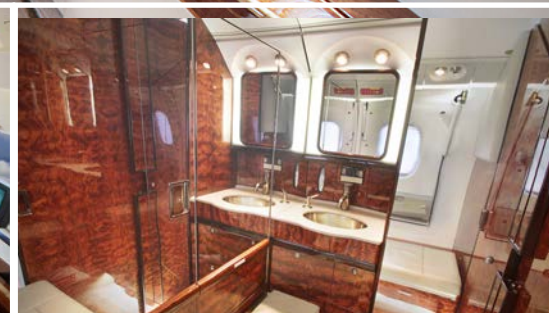

JOURNEY AVIATION