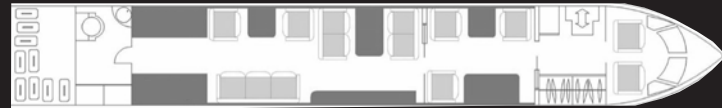

JOURNEY AVIATION

N515JA GULFSTREAM GIV

Certified Worldwide Ops | Cabin Aide

- Capacity: Comfortable 12 passenger executive configuration
- Interior: Cream leather interior, forward 4-place seating area, mid-cabin dual seating area opposite a credenza and an aft 4-place divan opposite dual seating area
- Galley: Full-sized aft galley with oven, nespresso machine and coffee maker
- Amenities: Video monitors, Airshow, DVD/CD player and stereo system with speakers

Berthing	5
Lavatories	1
Range	4200nm
Max. speed mach	0.88/581mph
Cabin Height	6'2"
Cabin Length	45'1"
Cabin Width	7'5"
Internal Baggage	169 cu ft

12
Passengers

Video Monitors

KTEB
KBCT
KVNY
Floating Fleet