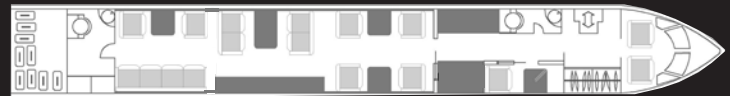

JOURNEY AVIATION

N11GW GULFSTREAM V

Certified Worldwide Ops | Cabin Aide

- ▀ **Capacity:** Comfortable 14 passenger executive configuration
- ▀ **Interior:** Light beige leather and fabric interior, forward jumpseat w/audio panel, forward 4-place club, mid-cabin 4-place conference group opposite a credenza, aft 4-place divan opposite 2-place club
- ▀ **Galley:** Forward crew galley, aft main galley, microwave, Dynamo thermal cooling unit, dual Krups coffeemakers
- ▀ **Amenities:** Domestic Wifi, forward bulkhead monitor, mid-cabin monitor, Airshow Genesys, multi-disc DVD player, Blu-ray player

Berthing	6
Lavatories	2
Range	6200nm
Max. speed	mach 0.90/585mph
Cabin Height	6'2"
Cabin Length	50'1"
Cabin Width	7'4"
Internal Baggage	226 cu ft

14
Passengers

KTEB
KBCT
KVNY
Floating Fleet