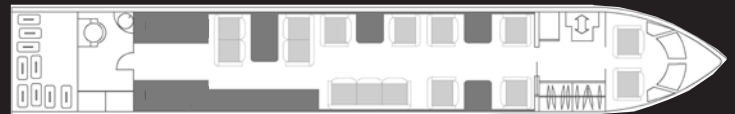

JOURNEY AVIATION

N588AT GULFSTREAM V

YOR 2017 | Certified Worldwide Ops | Cabin Aide

- ▀ **Capacity:** Comfortable 14 passenger executive configuration
- ▀ **Interior:** Newly renovated cream leather interior, forward 4-place seating area, mid-cabin dual seating area opposite a 3-place divan and an aft 4-place conference group opposite a credenza
- ▀ **Galley:** Full-sized aft galley with oven, nespresso machine and coffee maker
- ▀ **Amenities:** Domestic and Int'l Wifi, video monitors, Airshow, DVD/CD player, bluetooth sound system

Berthing	6
Lavatories	1
Range	6200nm
Max. speed	mach 0.88/585mph
Cabin Height	6'2"
Cabin Length	50'1"
Cabin Width	7'3"
Internal Baggage	226 cu ft

14
Passengers

**KTEB
KBCT
KVNY**
Floating Fleet