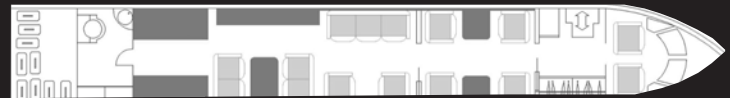

JOURNEY AVIATION

N277GM GULFSTREAM GIV

Certified Worldwide Ops | Cabin Aide

- ▀ **Capacity:** Comfortable 13 passenger executive configuration
- ▀ **Interior:** Light beige leather interior, forward split cabin for privacy with 4-place seating area, mid-cabin 3-place divan opposite dual seating area, and an aft 4-place conference group opposite a credenza
- ▀ **Galley:** Full-sized aft galley with oven, nespresso machine and coffee maker
- ▀ **Amenities:** Worldwide Wifi Available \$7/mb, video monitors, Airshow, DVD/CD player, bluetooth sound system

| | |
|------------------|------------------|
| Berthing | 6 |
| Lavatories | 1 |
| Range | 4200nm |
| Max. speed | mach 0.88/581mph |
| Cabin Height | 6'2" |
| Cabin Length | 45'1" |
| Cabin Width | 7'5" |
| Internal Baggage | 169 cu ft |