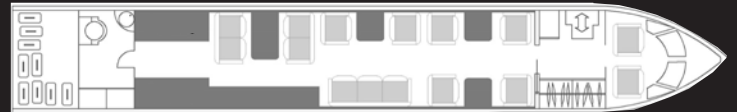

JOURNEY AVIATION

N499SC GULFSTREAM 450

Certified Worldwide Ops | Cabin Aide

- **Capacity:** Comfortable 14 passenger executive configuration
- **Interior:** Light beige leather interior, forward 4-place seating area, mid-cabin dual seating area opposite a 3-place divan, and an aft 4-place conference group opposite a credenza
- **Galley:** Full-sized aft galley with oven, nespresso machine and coffee maker
- **Amenities:** Complimentary Domestic Wifi, video monitors, Airshow, DVD/CD player, bluetooth sound system

Berthing	6
Lavatories	2
Range	4350nm
Max. speed	mach 0.88/581mph
Cabin Height	6'2"
Cabin Length	45'1"
Cabin Width	7'3"
Internal Baggage	169 cu ft

14
Passengers

KBCT
Base Location