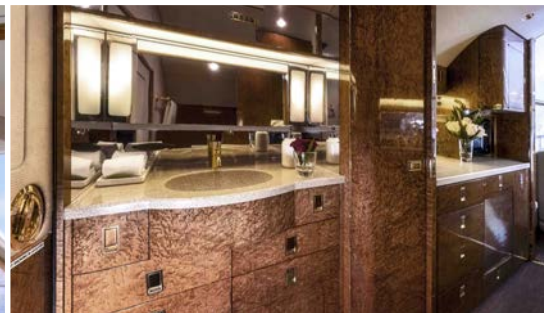

JOURNEY AVIATION

N899AL GULFSTREAM IVSP

Cabin Aide | Certified Worldwide Ops

- Capacity: Comfortable 13 passenger executive configuration
- Interior: Light beige leather interior, forward 4-place seating area, mid-cabin dual single club chairs opposite a 3-place divan and aft 4-place conference group opposite a credenza.
- Galley: Full-sized aft galley with convection oven, microwave and coffee maker
- Amenities: Complimentary Domestic Wifi, ViaSat AIS-2000 satellite TV, Airshow 400, personal LCD monitors, forward bulk head 17-inch LCD monitor, 14.2-inch LCD monitors, 10.4-inch LCD monitor, dual DVD and 6-disc CD player
- Notes: Non-smoking cabin, pets ok with a fee, red wine ok with a fee if spillage