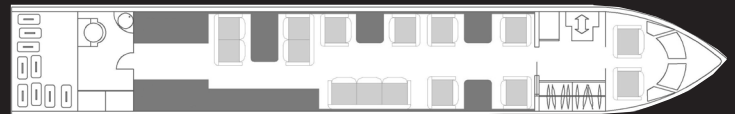

JOURNEY AVIATION

N588AT GULFSTREAM V

Certified Worldwide Ops | Cabin Aide

- **Capacity:** Comfortable 14 passenger executive configuration
- **Interior:** Newly renovated cream leather interior, forward 4-place seating area, mid-cabin dual seating area opposite a 3-place divan and an aft 4-place conference group opposite a credenza
- **Galley:** Full-sized aft galley with oven, nespresso machine and coffee maker
- **Amenities:** Complimentary Domestic and Int'l Wifi \$7/mb, video monitors, Airshow, DVD/CD player, bluetooth sound system

Berthing	6
Lavatories	1
Range	6200nm
Max. speed	mach 0.88/585mph
Cabin Height	6'2"
Cabin Length	50'1"
Cabin Width	7'3"
Internal Baggage	226 cu ft

YOR 2017
YOM 2001

14
Passengers

KTEB
KBCT
KVNY
Floating Fleet