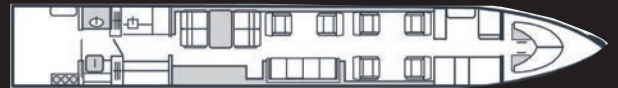

JOURNEY AVIATION

N610GW GULFSTREAM IVSP

Certified Worldwide Ops | Cabin Aide

- ▀ **Capacity:** Comfortable 14 passenger executive configuration
- ▀ **Interior:** Refurbished in 2021, light gray leather, forward 4-place club, mid-cabin 4-place divan opposite 2-place club, and aft 4-place conference group opposite of a credenza. Forward and aft jumpseats.
- ▀ **Galley:** Fully-equipped aft galley w/microwave & high-temperature oven
- ▀ **Amenities:** Complimentary domestic Wifi, Airshow 400, forward & aft monitors, CD/DVD player

Berthing	6
Lavatories	1
Range	4200nm
Max. speed	mach 0.90/585mph
Cabin Height	6'2"
Cabin Length	45'1"
Cabin Width	7'5"
Internal Baggage	169 cu ft

YOR	2021
YOM	1996

14
Passengers

KBCT
Base Location