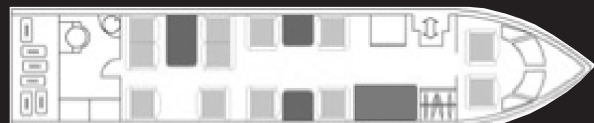

JOURNEY AVIATION

N277XX FALCON 2000

Certified Worldwide Ops | Cabin Aide

- **Capacity:** Comfortable 10 passenger executive configuration
- **Interior:** Light beige leather interior, forward 4-place seating area, and an aft 4-place conference group opposite dual seating area.
- **Galley:** Forward galley with oven and coffee maker
- **Amenities:** Complimentary Domestic Wifi, video monitors, Airshow, DVD/CD player and stereo system with speakers

Berthing	4
Lavatories	1
Range	3,000nm
Max. speed	mach 0.85/547mph
Cabin Height	6'2"
Cabin Length	26'3"
Cabin Width	7'7"
Internal Baggage	134 cu ft

YOR	2018
YOM	2002

10
Passengers

KFXE
Base Location