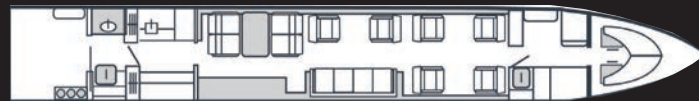

JOURNEY AVIATION

N770AW GULFSTREAM 550

Certified Worldwide Ops | Cabin Aide

- ▀ **Capacity:** Comfortable 14 passenger executive configuration
- ▀ **Interior:** Newly renovated 2023 interior, light cream leather seating, forward 4-place club, mid-cabin 2-place club opposite 4-place divan, aft 4-place conference group, jumpseat
- ▀ **Galley:** Aft galley w/microwave, high-temperature oven & coffee/espresso make
- ▀ **Amenities:** Complimentary Worldwide and Domestic Wifi , Starlink High-Speed Wifi System, Airshow 4000, 7" widescreen monitors, 10.4" monitor, dual 19" HD monitors, Innovative Advantage AVDS HD, dual-disc Blu-ray player

| | |
|------------------|------------------|
| Berthing | 6 |
| Lavatories | 2 |
| Range | 6750nm |
| Max. speed | mach 0.90/585mph |
| Cabin Height | 6'2" |
| Cabin Length | 50'1" |
| Cabin Width | 7'4" |
| Internal Baggage | 226 cu ft |