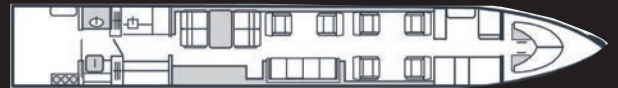

JOURNEY AVIATION

N610GW GULFSTREAM GIVSP

Certified Worldwide Ops | Cabin Aide

- ▀ **Capacity:** Comfortable 14 passenger executive configuration
- ▀ **Interior:** Refurbished in 2021, light gray leather, forward 4-place club, mid-cabin 4-place divan opposite 2-place club, and aft 4-place conference group opposite of a credenza. Forward and aft jumpseats.
- ▀ **Galley:** Fullaft galley w/microwave, high-temp oven, espresso/coffee maker
- ▀ **Amenities:** Complimentary Domestic Wifi

Berthing	5
Lavatories	1
Range	4200nm
Max. speed	mach 0.90/585mph
Cabin Height	6'2"
Cabin Length	45'1"
Cabin Width	7'5"
Internal Baggage	169 cu ft

YOR	2021
YOM	1996

14
Passengers

KBCT
Base Location