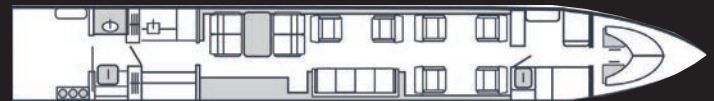

JOURNEY AVIATION

N770AW GULFSTREAM 550

Certified Worldwide Ops | Cabin Aide

- ▀ **Capacity:** Comfortable 14 passenger executive configuration
- ▀ **Interior:** Newly renovated 2023 interior, light cream leather seating, forward 4-place club, mid-cabin 2-place club opposite 4-place divan, aft 4-place conference group, jumpseat
- ▀ **Galley:** Aft galley w/microwave, high-temperature oven & coffee/espresso make
- ▀ **Amenities:** Complimentary Domestic Wifi, Worldwide Wifi Available \$5/mb, Starlink High-Speed Wifi System, Airshow 4000, 7" widescreen monitors, 10.4" monitor, dual 19" HD monitors, Innovative Advantage AVDS HD, dual-disc Blu-ray player