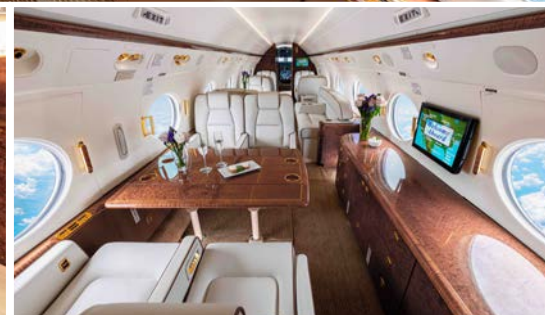

JOURNEY AVIATION

N770AW GULFSTREAM 550

Certified Worldwide Ops | Cabin Aide

- ▀ **Capacity:** Comfortable 14 passenger executive configuration
- ▀ **Interior:** Newly renovated 2023 interior, light cream leather seating, forward 4-place club, mid-cabin 2-place club opposite 4-place divan, aft 4-place conference group, jumpseat
- ▀ **Galley:** Aft galley w/microwave, high-temperature oven & coffee/espresso make
- ▀ **Amenities:** Complimentary Domestic Wifi, Worldwide Wifi Available \$5/mb, Starlink High-Speed Wifi System, Airshow 4000, 7" widescreen monitors, 10.4" monitor, dual 19" HD monitors, Innovative Advantage AVDS HD, dual-disc Blu-ray player