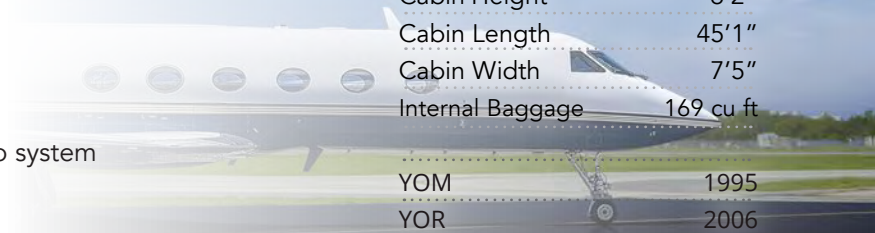

Cabin Aide | Certified Worldwide Ops

- Capacity: Comfortable 13 passenger executive configuration
- Interior: Tan leather interior, forward 4-place seating area, mid-cabin 3-place divan opposite dual seating area and an aft 4-place conference group opposite a credenza
- Galley: Aft full galley with microwave and dual coffee pots
- Amenities: Complimentary Domestic Wifi*
  Video monitors, Airshow 400, DVD/CD player, stereo system

Berthing	6
Lavatories	2
Range	4200nm
Max. speed	mach 0.88/541mph
Cabin Height	6'2"
Cabin Length	45'1"
Cabin Width	7'5"
Internal Baggage	169 cu ft
YOM	1995
YOR	2006