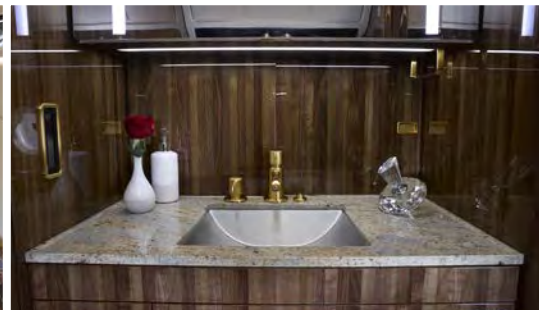

N550LC PRAETOR 600

New 2020 Aircraft | Certified Worldwide Ops | Cabin Aide*

- Capacity:** Comfortable 9 passenger executive configuration
- Interior:** New 2020 light cream forward leather interior, forward 4-place seating area and a 2-place seating area opposite a left side 3-place divan
- Galley:** Forward galley with microwave, oven, mini refrigerator, espresso and coffee maker
- Amenities:** Complimentary Domestic Wifi
Video monitors, Airshow, iPad, HDMI access