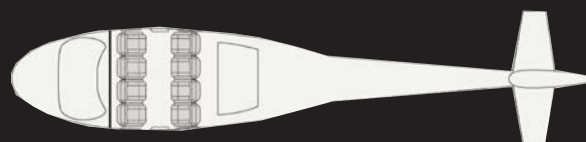

N269FL SIKORSKY S-76B

Cabin Configuration & Amenities

- ▀ **Capacity:** Comfortable 8 passenger executive configuration
- ▀ **Interior:** Refurbished 2023, dark blue leather seating, forward 4-place leather seating opposite the aft 4-place leather seating both with individual separation arm rests available for more spacious 3-place seating
- ▀ **Amenities:** 27" legroom for reclining, 55" floor to ceiling premium headroom, snack and beverage storage console, flat floors for pet comfort and safety, pilot access partition

Range	300nm
Max. speed	155 knots/178mph
Cabin Height	5'
Cabin Length	9'
Cabin Width	6'
Internal Baggage	38 cu ft

YOR	Int 2023 Ext 2008
YOM	1987

8
Passengers

KBCT
Base Location