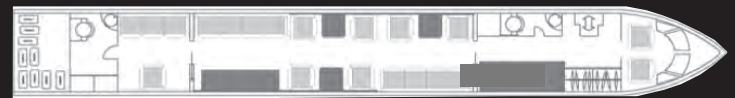

N768JJ GULFSTREAM G550