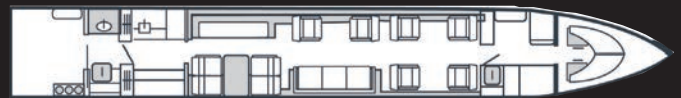

JOURNEY AVIATION

N39AV GULFSTREAM GIV

Certified Worldwide Ops | Cabin Aide

- **Capacity:** Comfortable 13 passenger available seating offered
- **Interior:** Light beige leather club seating and matching fabric divan, forward 4-place club, mid-cabin 3-place divan opposite dual seating, aft 4-place conference group opposite credenza, forward & galley jumpseat
- **Galley:** Aft galley w/microwave oven, warming oven, nespresso machine, ice drawer and ample storage
- **Amenities:** Complimentary domestic Wifi, Gogo ATG 4000, Airshow, forward 22" bulkhead monitor and aft 14" credenza monitor, Blue-ray DVD player

Berthing	5
Lavatories	2
Range	4200nm
Max. speed	mach 0.90/585mph
Cabin Height	6'2"
Cabin Length	45'1"
Cabin Width	7'5"
Internal Baggage	169 cu ft

YOR INT 2017/ EXT 2016
YOM 1989

13
Passengers

KOJC
Base Location